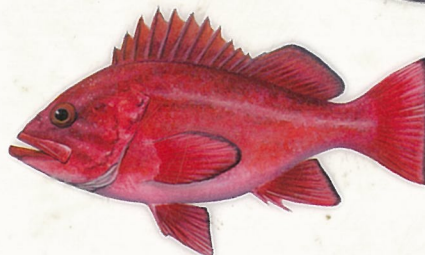

Yelloweye Rockfish Juvenile
(Retention Prohibited CA OR WA)

Vermilion Rockfish
Sebastes miniatus
5.45 kg - 12 lbs
76 cm - 30 in
shelf