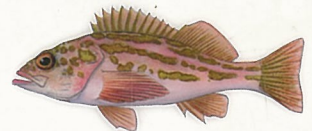

Black and Yellow Rockfish
Sebastes chrysomelas
39 cm - 15.3 in
shallow nearshore

Cowcod
(CA Retention Prohibited)
Sebastes levis
11.79 kg - 26 lbs
94 cm - 37 in
shelf

* **Starry Rockfish**
Sebastes constellatus
1.3 kg - 2 lb 14 oz
46 cm - 18 in
shelf

* **Chilipepper**
Sebastes goodei
1.54 kg - 3 lb 6 oz
56 cm - 22 in
shelf

Canary Rockfish
(Retention Prohibited CA WA)
Sebastes pinniger
4.53 kg - 10 lb
76 cm - 30 in
shelf

Yellowtail Rockfish
Sebastes flavidus
3.32 kg - 7 lb 5 oz
66 cm - 26 in
shelf

Brown Rockfish
Sebastes auriculatus
1.81 kg - 4 lb
56 cm - 22.4 in
deeper nearshore

Yelloweye Rockfish
(Retention Prohibited CA OR WA)
Sebastes ruberrimus
17.82 kg - 39 lb 4 oz
104 cm - 41 in
shelf

Treefish
Sebastes serripes
41 cm - 16 in
deeper nearshore

Quillback Rockfish
Sebastes maliger
3.28 kg - 7 lb 4 oz
61 cm - 24 in
deeper nearshore

Yelloweye Rockfish Juvenile
(Retention Prohibited CA OR WA)

* **Greenstripped Rockfish**
Sebastes elongatus
0.63 kg - 1 lb 6 oz
38 cm - 15 in
shelf