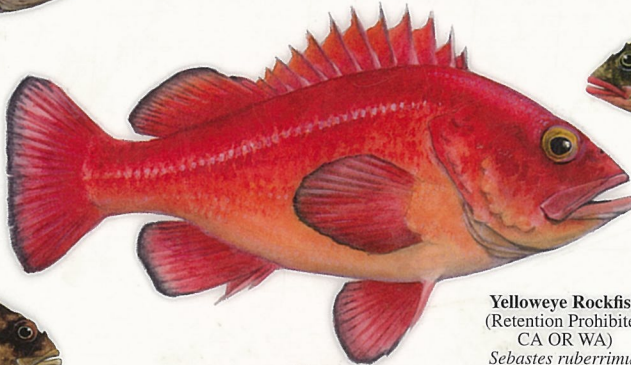

CALIFORNIA COAST

ROCKFISH

Rosy Rockfish
Sebastes Rosaceus
36 cm - 14 in
shelf

Black Rockfish
Sebastes melanops
6.03 kg - 13 lbs 5 oz
64 cm - 25 in
deeper nearshore

* **Greenspotted Rockfish**
Sebastes chlorostictus
1.01 kg - 2 lb 3 oz
50 cm - 20 in
shelf

Black and Yellow Rockfish
Sebastes chrysomelas
39 cm - 15.3 in
shallow nearshore

Cowcod
(CA Retention Prohibited)
Sebastes levis
11.79 kg - 26 lbs
94 cm - 37 in
shelf

* **Starry Rockfish**
Sebastes constellatus
1.3 kg - 2 lb 14 oz
46 cm - 18 in
shelf

* **Chilipepper**
Sebastes goodei
1.54 kg - 3 lb 6 oz
56 cm - 22 in
shelf

Canary Rockfish
(Retention Prohibited CA WA)
Sebastes pinniger
4.53 kg - 10 lb
76 cm - 30 in
shelf

Yellowtail Rockfish
Sebastes flavidus
3.32 kg - 7 lb 5 oz
66 cm - 26 in
shelf

Brown Rockfish
Sebastes auriculatus
1.81 kg - 4 lb
56 cm - 22.4 in
deeper nearshore

Yelloweye Rockfish
(Retention Prohibited CA OR WA)
Sebastes ruberrimus
17.82 kg - 39 lb 4 oz
104 cm - 41 in
shelf

Treefish
Sebastes serripes
41 cm - 16 in
deeper nearshore