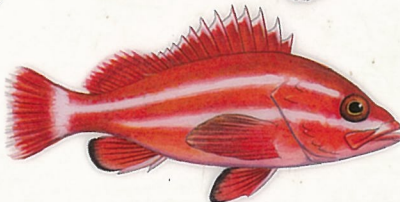

CALIFORNIA COAST

ROCKFISH

Rosy Rockfish
Sebastes Rosaceus
36 cm - 14 in
shelf

Black Rockfish
Sebastes melanops
6.03 kg - 13 lbs 5 oz
64 cm - 25 in
deeper nearshore

* **Greenspotted Rockfish**
Sebastes chlorostictus
1.01 kg - 2 lb 3 oz
50 cm - 20 in
shelf

Black and Yellow Rockfish
Sebastes chrysomelas
39 cm - 15.3 in
shallow nearshore

Cowcod
(CA Retention Prohibited)
Sebastes levis
11.79 kg - 26 lbs
94 cm - 37 in
shelf

* **Starry Rockfish**
Sebastes constellatus
1.3 kg - 2 lb 14 oz
46 cm - 18 in
shelf

Brown Rockfish
Sebastes auriculatus
1.81 kg - 4 lb
56 cm - 22.4 in
deeper nearshore

Yelloweye Rockfish
(Retention Prohibited CA OR WA)
Sebastes ruberrimus
17.82 kg - 39 lb 4 oz
104 cm - 41 in
shelf

Treefish
Sebastes serripes
41 cm - 16 in
deeper nearshore

Quillback Rockfish
Sebastes maliger
3.28 kg - 7 lb 4 oz
61 cm - 24 in
deeper nearshore

Yelloweye Rockfish Juvenile
(Retention Prohibited CA OR WA)

* **Greenstripped Rockfish**
Sebastes elongatus
0.63 kg - 1 lb 6 oz
38 cm - 15 in
shelf