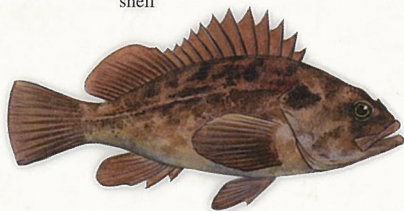

CALIFORNIA COAST

ROCKFISH

Rosy Rockfish
Sebastes Rosaceus
36 cm - 14 in
shelf

Black Rockfish
Sebastes melanops
6.03 kg - 13 lbs 5 oz
64 cm - 25 in
deeper nearshore

* **Greenspotted Rockfish**
Sebastes chlorostictus
1.01 kg - 2 lb 3 oz
50 cm - 20 in
shelf

Black and Yellow Rockfish
Sebastes chrysomelas
39 cm - 15.3 in
shallow nearshore

Cowcod
(CA Retention Prohibited)
Sebastes levis
11.79 kg - 26 lbs
94 cm - 37 in
shelf

* **Starry Rockfish**
Sebastes constellatus
1.3 kg - 2 lb 14 oz
46 cm - 18 in
shelf

* **Chilipepper**
Sebastes goodei
1.54 kg - 3 lb 6 oz
56 cm - 22 in
shelf

Canary Rockfish
(Retention Prohibited CA WA)
Sebastes pinniger
4.53 kg - 10 lb
76 cm - 30 in
shelf

Yellowtail Rockfish
Sebastes flavidus
3.32 kg - 7 lb 5 oz
66 cm - 26 in
shelf