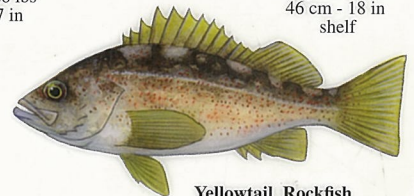

CALIFORNIA COAST

ROCKFISH

Rosy Rockfish
Sebastes Rosaceus
36 cm - 14 in
shelf

Black Rockfish
Sebastes melanops
6.03 kg - 13 lbs 5 oz
64 cm - 25 in
deeper nearshore

* **Greenspotted Rockfish**
Sebastes chlorostictus
1.01 kg - 2 lb 3 oz
50 cm - 20 in
shelf

Black and Yellow Rockfish
Sebastes chrysomelas
39 cm - 15.3 in
shallow nearshore

Cowcod
(CA Retention Prohibited)
Sebastes levis
11.79 kg - 26 lbs
94 cm - 37 in
shelf

* **Starry Rockfish**
Sebastes constellatus
1.3 kg - 2 lb 14 oz
46 cm - 18 in
shelf

* **Chilipepper**
Sebastes goodei
1.54 kg - 3 lb 6 oz
56 cm - 22 in
shelf

Canary Rockfish
(Retention Prohibited CA WA)
Sebastes pinniger
4.53 kg - 10 lb
76 cm - 30 in
shelf

Yellowtail Rockfish
Sebastes flavidus
3.32 kg - 7 lb 5 oz
66 cm - 26 in
shelf

Brown Rockfish
Sebastes auriculatus
1.81 kg - 4 lb
56 cm - 22.4 in
deeper nearshore

Yelloweye Rockfish
(Retention Prohibited CA OR WA)
Sebastes ruberrimus
17.82 kg - 39 lb 4 oz
104 cm - 41 in
shelf

Treefish
Sebastes serripes
41 cm - 16 in
deeper nearshore