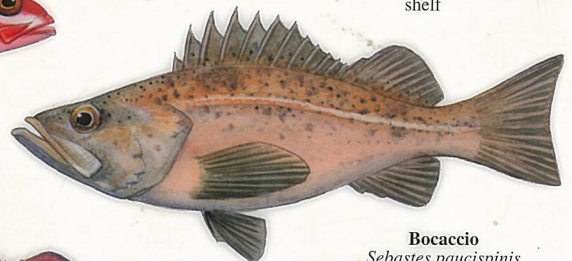

Brown Rockfish
Sebastes auriculatus
1.81 kg - 4 lb
56 cm - 22.4 in
deeper nearshore

Yelloweye Rockfish
(Retention Prohibited CA OR WA)
Sebastes ruberrimus
17.82 kg - 39 lb 4 oz
104 cm - 41 in
shelf

Treefish
Sebastes serripes
41 cm - 16 in
deeper nearshore

Quillback Rockfish
Sebastes maliger
3.28 kg - 7 lb 4 oz
61 cm - 24 in
deeper nearshore

Yelloweye Rockfish Juvenile
(Retention Prohibited CA OR WA)

* **Greenstripped Rockfish**
Sebastes elongatus
0.63 kg - 1 lb 6 oz
38 cm - 15 in
shelf

Copper Rockfish
Sebastes caurinus
3.6kg - 7 lb 15 oz
56 cm - 22 in
deeper nearshore

Bocaccio
Sebastes paucispinis
12.64 kg - 27 lb 14 oz
91 cm - 36 in
shelf

China Rockfish
Sebastes nebulosus
1.84 kg - 4 lb 1 oz
36 cm - 14 in
shallow nearshore