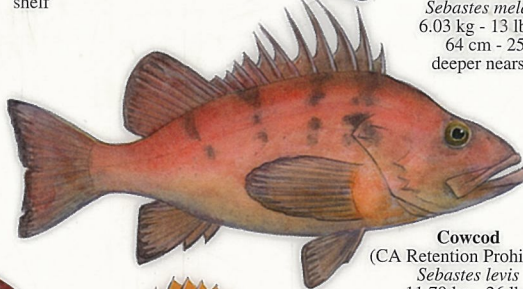

CALIFORNIA COAST

ROCKFISH

Rosy Rockfish
Sebastes Rosaceus
36 cm - 14 in
shelf

Black Rockfish
Sebastes melanops
6.03 kg - 13 lbs 5 oz
64 cm - 25 in
deeper nearshore

* **Greenspotted Rockfish**
Sebastes chlorostictus
1.01 kg - 2 lb 3 oz
50 cm - 20 in
shelf

Black and Yellow Rockfish
Sebastes chrysomelas
39 cm - 15.3 in
shallow nearshore

Cowcod
(CA Retention Prohibited)
Sebastes levis
11.79 kg - 26 lbs
94 cm - 37 in
shelf

* **Starry Rockfish**
Sebastes constellatus
1.3 kg - 2 lb 14 oz
46 cm - 18 in
shelf

* **Chilipepper**
Sebastes goodei
1.54 kg - 3 lb 6 oz
56 cm - 22 in
shelf

Canary Rockfish
(Retention Prohibited CA WA)
Sebastes pinniger
4.53 kg - 10 lb
76 cm - 30 in
shelf

Yellowtail Rockfish
Sebastes flavidus
3.32 kg - 7 lb 5 oz
66 cm - 26 in
shelf