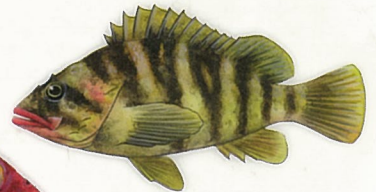

CALIFORNIA COAST

ROCKFISH

Rosy Rockfish
Sebastes Rosaceus
36 cm - 14 in
shelf

Black Rockfish
Sebastes melanops
6.03 kg - 13 lbs 5 oz
64 cm - 25 in
deeper nearshore

* **Greenspotted Rockfish**
Sebastes chlorostictus
1.01 kg - 2 lb 3 oz
50 cm - 20 in
shelf

Black and Yellow Rockfish
Sebastes chrysomelas
39 cm - 15.3 in
shallow nearshore

Cowcod
(CA Retention Prohibited)
Sebastes levis
11.79 kg - 26 lbs
94 cm - 37 in
shelf

* **Starry Rockfish**
Sebastes constellatus
1.3 kg - 2 lb 14 oz
46 cm - 18 in
shelf

* **Chilipepper**
Sebastes goodei
1.54 kg - 3 lb 6 oz
56 cm - 22 in
shelf

Canary Rockfish
(Retention Prohibited CA WA)
Sebastes pinniger
4.53 kg - 10 lb
76 cm - 30 in
shelf

Yellowtail Rockfish
Sebastes flavidus
3.32 kg - 7 lb 5 oz
66 cm - 26 in
shelf

Brown Rockfish
Sebastes auriculatus
1.81 kg - 4 lb
56 cm - 22.4 in
deeper nearshore

Yelloweye Rockfish
(Retention Prohibited CA OR WA)
Sebastes ruberrimus
17.82 kg - 39 lb 4 oz
104 cm - 41 in
shelf

Treefish
Sebastes serripes
41 cm - 16 in
deeper nearshore