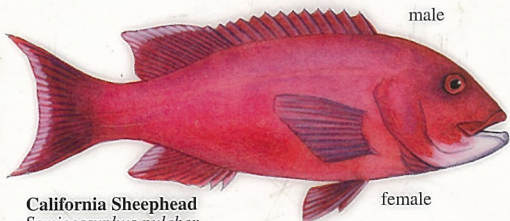

female

male

**Rock Greenling**  
*Hexagrammos lagocephalus*  
2.37 kg - 5 lb 3 oz  
61 cm - 24 in  
shallow nearshore

**Kelp Greenling**  
*Hexagrammos decagrammus*  
1.81 kg - 4 lb  
53 cm - 21 in  
shallow nearshore

female

**California Sheephead**  
*Semicossyphus pulcher*  
12.88 kg - 28 lb 6 oz  
91 cm - 36 in  
nearshore

**Cabezon**  
*Scorpaenichthys marmoratus*  
10.43 kg - 23 lb  
92 cm - 36 in  
shallow nearshore  
(eggs poisonous)