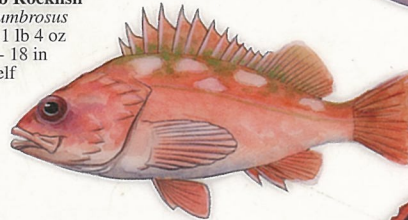

**\* Speckled Rockfish**  
*Sebastes ovalis*  
.95 kg - 2 lb 1 oz  
56 cm - 22 in  
shelf

**Squarespot Rockfish**  
*Sebastes hopkinsi*  
29 cm - 11 in  
shelf

**\* Bank Rockfish**  
*Sebastes rufus*  
1.98 kg - 4 lb 6 oz  
55.2 cm - 21.7 in  
slope

**\* Flag Rockfish**  
*Sebastes rubrivinctus*  
1.45 kg - 3 lb 3 oz  
64 cm - 26 in  
shelf

**Honeycomb Rockfish**  
*Sebastes umbrosus*  
0.57 kg - 1 lb 4 oz  
45 cm - 18 in  
shelf

**\* Bronzespotted Rockfish**  
(Retention Prohibited CA)  
*Sebastes gilli*  
4.96 kg - 10 lb 15 oz  
71 cm - 28.5 in

**\* Grass Rockfish**  
*Sebastes rastrelliger*  
2.89 kg - 6 lb 6 oz  
56 cm - 22 in  
shallow nearshore

**\* Pink Rockfish**  
*Sebastes eos*  
2.9 kg - 6 lb 9 oz  
56 cm - 22 in  
shelf

**Tiger Rockfish**  
*Sebastes nigrocinctus*  
3.17 kg - 7 lb  
61 cm - 24 in  
shelf

**Widow Rockfish**  
*Sebastes entomelas*  
2.43 kg - 5 lb 6 oz  
59 cm - 23.6 in  
shelf

**Calico Rockfish**  
*Sebastes dallii*  
20 cm - 8 in  
deeper nearshore

**California Scorpionfish**  
*Scorpaena guttata*  
1.98 kg - 4 lb 6 oz  
46 cm - 18 in  
shallow nearshore