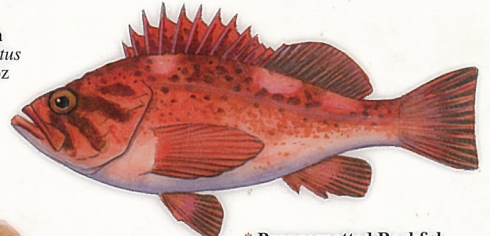

**Olive Rockfish**  
*Sebastes serranoides*  
1.93 kg - 4 lb 4 oz  
61 cm - 24.5 in  
deeper nearshore

**Blue Rockfish**  
*Sebastes mystinus*  
3.79 kg - 8 lb 6 oz  
53 cm - 21 in  
deeper nearshore

**Kelp Rockfish**  
*Sebastes atrovirens*  
0.91 kg - 2 lb  
43 cm - 17 in  
shallow nearshore

**\* Speckled Rockfish**  
*Sebastes ovalis*  
.95 kg - 2 lb 1 oz  
56 cm - 22 in  
shelf

**Squarespot Rockfish**  
*Sebastes hopkinsi*  
29 cm - 11 in  
shelf

**\* Bank Rockfish**  
*Sebastes rufus*  
1.98 kg - 4 lb 6 oz  
55.2 cm - 21.7 in  
slope

**\* Flag Rockfish**  
*Sebastes rubrivinctus*  
1.45 kg - 3 lb 3 oz  
64 cm - 26 in  
shelf

**Honeycomb Rockfish**  
*Sebastes umbrosus*  
0.57 kg - 1 lb 4 oz  
45 cm - 18 in  
shelf

**\* Bronzespotted Rockfish**  
(Retention Prohibited CA)  
*Sebastes gilli*  
4.96 kg - 10 lb 15 oz  
71 cm - 28.5 in

**\* Grass Rockfish**  
*Sebastes rastrelliger*  
2.89 kg - 6 lb 6 oz  
56 cm - 22 in  
shallow nearshore

**\* Pink Rockfish**  
*Sebastes eos*  
2.9 kg - 6 lb 9 oz  
56 cm - 22 in  
shelf

**Tiger Rockfish**  
*Sebastes nigrocinctus*  
3.17 kg - 7 lb  
61 cm - 24 in  
shelf