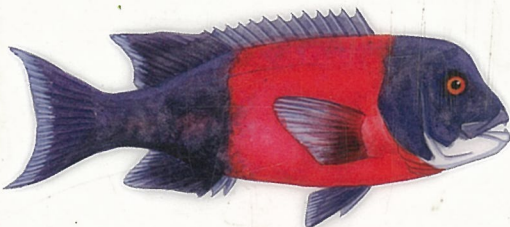

**\* Speckled Rockfish**  
*Sebastes ovalis*  
.95 kg - 2 lb 1 oz  
56 cm - 22 in  
shelf

**Squarespot Rockfish**  
*Sebastes hopkinsi*  
29 cm - 11 in  
shelf

**\* Bank Rockfish**  
*Sebastes rufus*  
1.98 kg - 4 lb 6 oz  
55.2 cm - 21.7 in  
slope

**\* Grass Rockfish**  
*Sebastes rastrelliger*  
2.89 kg - 6 lb 6 oz  
56 cm - 22 in  
shallow nearshore

**\* Pink Rockfish**  
*Sebastes eos*  
2.9 kg - 6 lb 9 oz  
56 cm - 22 in  
shelf

**Tiger Rockfish**  
*Sebastes nigrocinctus*  
3.17 kg - 7 lb  
61 cm - 24 in  
shelf

**Widow Rockfish**  
*Sebastes entomelas*  
2.43 kg - 5 lb 6 oz  
59 cm - 23.6 in  
shelf

**Calico Rockfish**  
*Sebastes dallii*  
20 cm - 8 in  
deeper nearshore

**California Scorpionfish**  
*Scorpaena guttata*  
1.98 kg - 4 lb 6 oz  
46 cm - 18 in  
shallow nearshore

female

male

**Rock Greenling**  
*Hexagrammos lagocephalus*  
2.37 kg - 5 lb 3 oz  
61 cm - 24 in  
shallow nearshore

**Kelp Greenling**  
*Hexagrammos decagrammus*  
1.81 kg - 4 lb  
53 cm - 21 in  
shallow nearshore