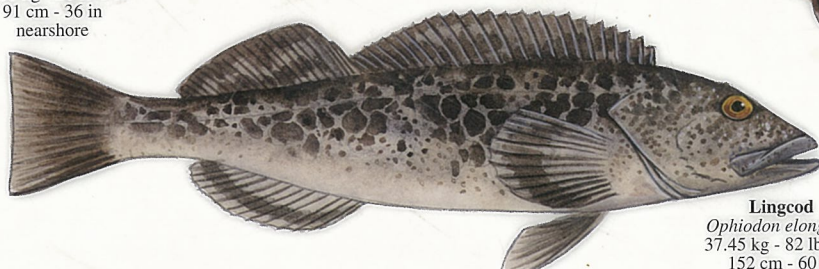

**\* Grass Rockfish**  
*Sebastes rastrelliger*  
2.89 kg - 6 lb 6 oz  
56 cm - 22 in  
shallow nearshore

**\* Pink Rockfish**  
*Sebastes eos*  
2.9 kg - 6 lb 9 oz  
56 cm - 22 in  
shelf

**Tiger Rockfish**  
*Sebastes nigrocinctus*  
3.17 kg - 7 lb  
61 cm - 24 in  
shelf

**Widow Rockfish**  
*Sebastes entomelas*  
2.43 kg - 5 lb 6 oz  
59 cm - 23.6 in  
shelf

**Calico Rockfish**  
*Sebastes dallii*  
20 cm - 8 in  
deeper nearshore

**California Scorpionfish**  
*Scorpaena guttata*  
1.98 kg - 4 lb 6 oz  
46 cm - 18 in  
shallow nearshore

female

male

**Rock Greenling**  
*Hexagrammos lagocephalus*  
2.37 kg - 5 lb 3 oz  
61 cm - 24 in  
shallow nearshore

**Kelp Greenling**  
*Hexagrammos decagrammus*  
1.81 kg - 4 lb  
53 cm - 21 in  
shallow nearshore

female

**California Sheephead**  
*Semicossyphus pulcher*  
12.88 kg - 28 lb 6 oz  
91 cm - 36 in  
nearshore

**Cabezon**  
*Scorpaenichthys marmoratus*  
10.43 kg - 23 lb  
92 cm - 36 in  
shallow nearshore  
(eggs poisonous)